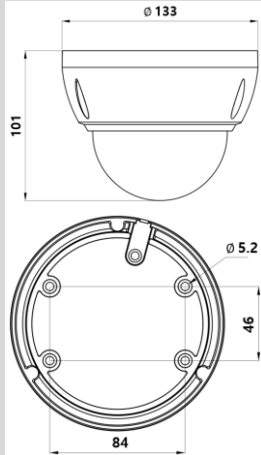

HD-CCTV Camera

K1080PVD-SIR18-AF / K1080PVD-SIR18-AF-24V

Before attempting to connect or operate this product,
Please read these instructions carefully and save this manual for future use.
The design and specifications are subject to be changed without notice.

Features

- Power Supply and Control over One Coax Cable (PoC and CoC)
- PoC: 48V (Base model) or 24V (*-24V model)
- 2.1 Megapixel SONY STARVIS Sensor
- HD-SDI / EX-SDI / EX-SDI2.0 Selectable
- DC Iris, 2.7mm~12mm Megapixel 2 Motor Lens
- One-push Auto Focus, Zoom/Focus Control
- 3DNR (Noise Reduction)
- Back Light Compensation (WDR / BLC / HLC)
- True Day&Night (ICR)
- Removing Fog (Defog)
- Privacy Masking (10 zones)
- Smart IR (No Saturation)
- IP68 Level Protection against Dust and Water
- Internal IR LED : 18 pcs

※ How to select Video Output Format

Dimension

weight: 0.54kg

Specification

Description	NTSC	PAL	
Sensor Type	2.1 Megapixel SONY STARVIS CMOS Sensor		
Total Pixels	1920 (H) × 1080 (V) = 2.1M pixels		
Scanning System	Progressive Scan		
Lens	Filter	True Day & Night (ICR)	
	Type	2.7~12mm DC IRIS VARIFOCAL 2 Motor LENS (ICR)	
Video	Output	1 (BNC 1.0 Vp-p, 75Ω)	
	Resolution	1080p30	1080p25
Video Control	Format	HD-SDI / EX-SDI / EX-SDI2.0 selectable	
	AGC	LEVEL 0~10	
	S/N Ratio	more than 52dB	
	Back Light Compensation	OFF / HLC / BLC / WDR	
	ACE	OFF / LOW / MIDDLE / HIGH	
	Min. Illumination	BW: 0.0005Lux@50IRE, F1.3, 3100K, DSS(OFF), AGC(10) Color: 0.008Lux@50IRE, F1.3, 3100K, DSS(OFF),	
	DNR	AGC(10) OFF / LOW / MIDDLE / HIGH	
	Iris Adjust.	DC / Manual	
	White Balance	AUTO / AUTOext / PRESET / MANUAL	
	Electric Shutter	INDOOR / OUTDOOR / INDOOR-ANTI-BLUR / OUTDOOR-ANTI-BLUR / FLICKER / MANUAL (11 Steps)	
	OSD Language	ENG	
	Day&Night	COLOR / BW / EXTERN / AUTO	
	Defog	OFF / ON (AUTO, MANUAL-LOW/MIDDLE/HIGH)	
	Privacy	OFF / ON (Programmable 10 zones)	
	DSS	OFF / AUTO / X2~X32	
	Digital Effect	OFF / H-MIRROR / V-MIRROR	
	IR LED	18 pcs	
Smart IR	OFF / ON		
OSD Control	OSD Key / CoC (UCC-A)		
PoC Input Voltage	Base Model: DC48V±10%, *-24V Model: DC24V±10%		
Power Consumption	IR OFF : 2.7W (MAX) / IR ON : 5.5W (MAX)		
Operation Temp./Humidity	-10°C ~ +50°C / MAX 90% RH		
Storage Temp./Humidity	-20°C ~ +60°C / MAX 90% RH		
Certifications	FCC, CE		

Warranty

				Warranty Term : 2 Years	
Product Name	HD-CCTV Camera		Model Name	K1080PVD-SIR18-AF/AF-24V	
			Serial No.		
Purchase	(Year)	(Month)	(Date)	Customer	
Address					(TEL.)
Dealer			Representative		

◆ Please fill out vacant area before selling products.

★ For customer service ★

Please read through product manual before claiming customer service.
Any simple malfunctions due to customer's misunderstanding on the product will be fixed by customer's side.

For requesting service?

Please inform details of malfunctions correctly.

Free or non free repair will be decided based on details of warranty card.

WebGate Inc.

6F Hanlim Venture Town B/D 284 Gongdanro Gunpo Gyeonggi-do, 435-862 Korea
Main : TEL : +82-31-428-9300

The damage coming from following condition will be repaired at customer's cost.

1) Any damage comes from customer's carelessness.
2) In case not recommended power is entered.
3) In case user repair unit at their own.
4) Any damage comes from natural disaster (Fire, Flood, etc)
5) Consumable parts replacement.

Tech Note

One Cable Solution Power supply and Control over One Coax Cable

PoC(Power over Coax) : Only one Coax Cable is required to supply power. Do not require any power line.

CoC(Control over Coax) : Only one Coax Cable is required to control camera. Do not require RS485 line.

Non-PoC : Additional power line and RS485 line is required