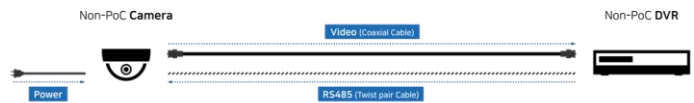

One cable solution : Only Coax Cable is required to supply power and control camera. Do not require any other lines.